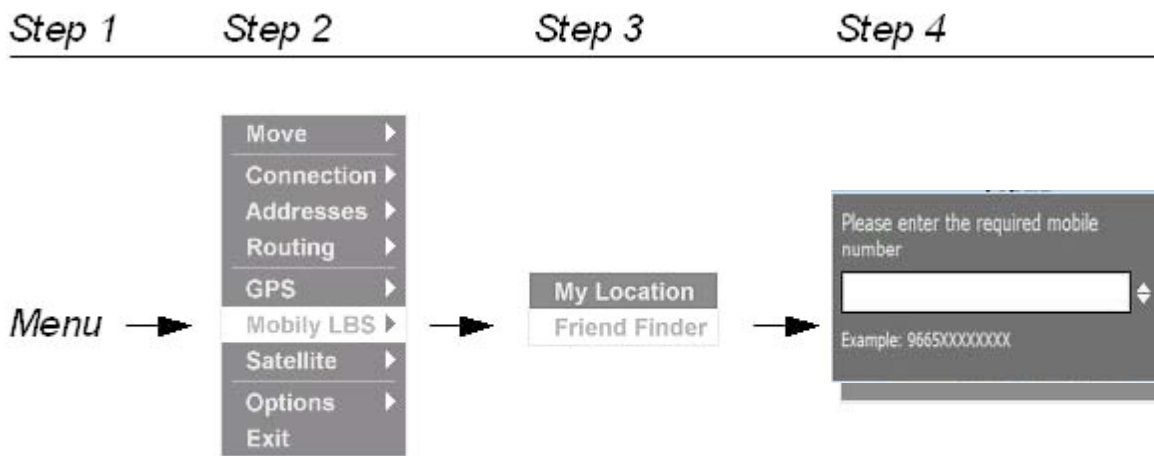

Friend Finder:

“Mobily LBS” => “Friend Finder”

You are asked to enter the required mobily number of the person you are looking for. You should enter the required number in the following format 9665XXXXXXXX.

You should wait to get the other party permission. Your friend will receive a message asking him to give you the permission to locate him.

He should answer back within 10 minutes by “Yes”. As result the friend's position is shown on the map.

If he did not reply in 10 minutes or replied with “No”, you will be notified that he has rejected your request.