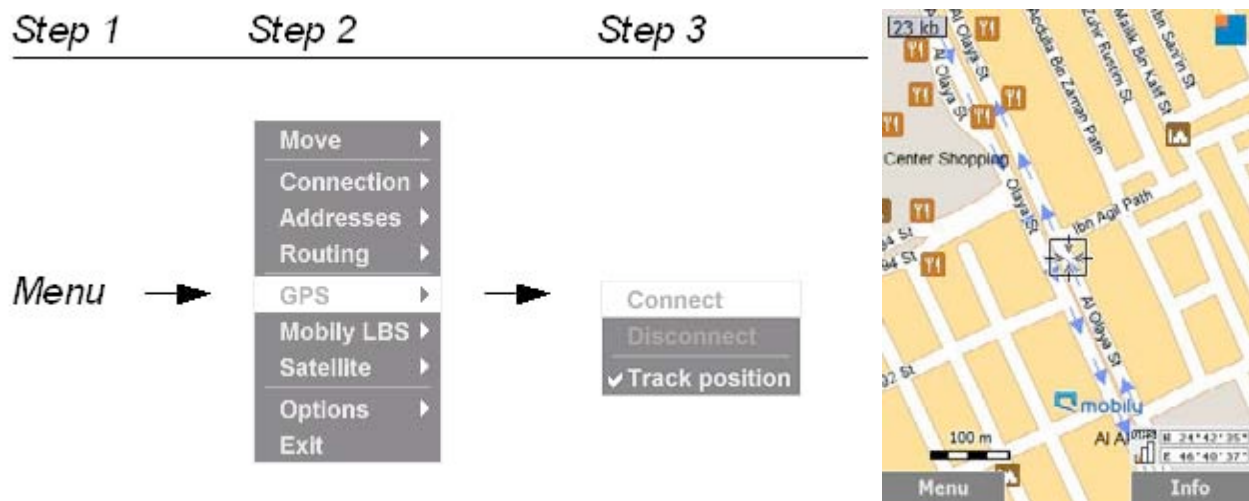

11 GPS Position Tracking

Amaken uses GPS to determine your current position with phones that have GPS capabilities.

Note: If your mobile device does not provide a GPS receiver, you can also connect to an external GPS receiver via Bluetooth.

To track your current position you have to make sure that the GPS device is connected in case of external GPS adaptor (Bluetooth) or activated in case of internal GPS adaptor and then:

“GPS” => “Connect”

After connecting to the GPS your current position is shown as + sign in the map and your position coordinates are shown at the lower right corner of the screen.

Tracking your Position using GPS:

Once you are connected to the GPS, your position will automatically be tracked and the map will automatically pan with your movement.

“GPS” => “Track position” menu item. You can stop the position tracking by un-checking the “Track position” menu item. You are still connected to the GPS and can track your current position again by checking the “Track position” menu item.

“GPS” => “Disconnect” Disconnects from the GPS.