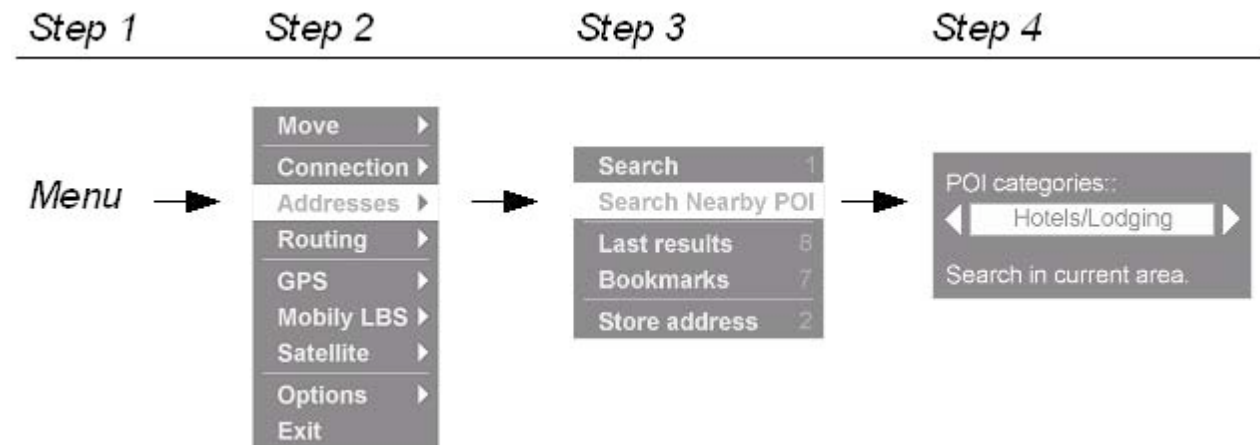

Follow these steps for a POI search:

1. Select "Menu" => "Addresses" => "Search Nearby POI".
2. Choose a *POI Category*, for example "Hotels/Lodging".
3. Select "OK" to start the search process.

The results of each successful search operation are shown in a list. You can scroll through the list with the down and up arrow keys. Press the cursor button to select a result. The currently selected result is shown highlighted in the map.