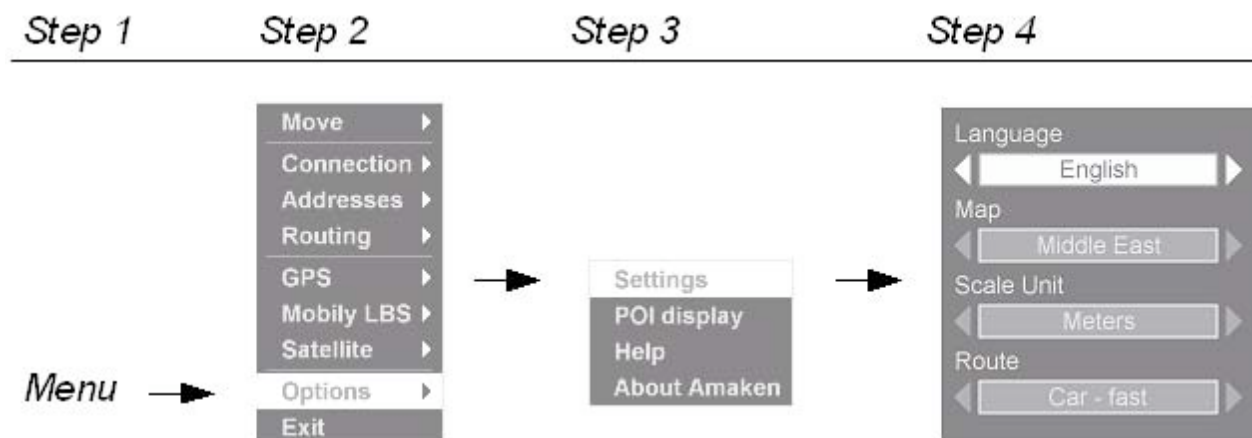

16 Application Settings

Amaken provides multiple options for changing the language, map area, scale unit, routing parameters, and displayed POIs.

“Options” => “Settings” Displays a dialog box that allows you to change the settings.

Note: After changing the settings the *Amaken Client* will ask you to restart the application by pressing “Yes”.

Supported languages:

- English
- Finnish
- French
- German
- Icelandic
- Italian
- Polish
- Portuguese
- Romanian
- Russian
- Swedish
- Turkish

More and more languages will be added continuously.