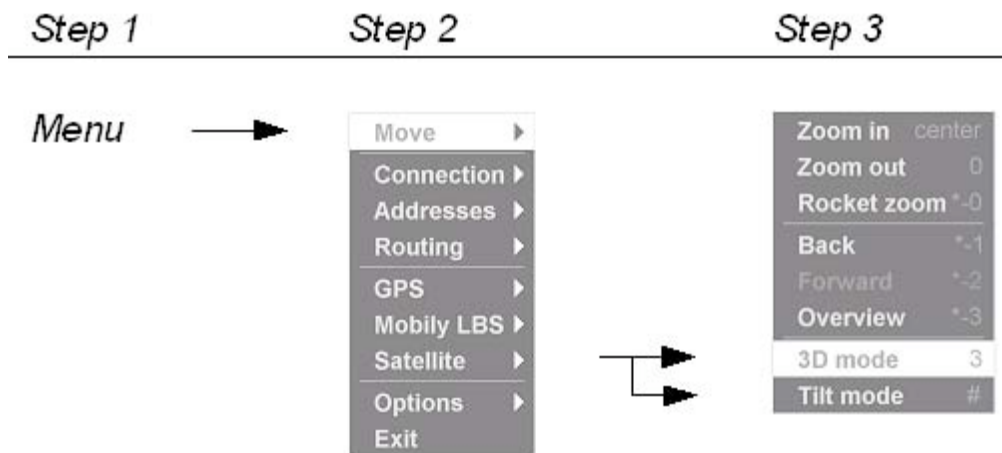

- "Zoom In" (or press the "center" button) Zooms in the map view.

- "Zoom Out" (or press "0") Zooms out the map view.

- "Rocket Zoom" (or press "*" and then "0") Performs a rocket zoom. This feature provides a quick overview of the surrounding geographical area, and then retrieves the previous zoom level. This feature is only enabled when the map view is zoomed in enough.

- "Back" (or press "*" and then "1") Moves back in history (if a previous view exists).

- "Forward" (or press "*" and then "2") Moves forward in history (if a subsequent view exists).

- "Overview" (or press "*" and then "3") Zooms out the map view completely.

4 3D Map View

Amaken allows switching to a three-dimensional map view. You can tilt the map view as desired.

“Move Menu” => “3D mode” Switches to 3D view.

“Move Menu” => “Tilt mode” Allows you to tilt the map view. Increase the pitch with the up arrow key. Decrease the pitch with the down arrow key.

The 3D mode is enabled automatically when the map view is tilted.

5 Offline Mode

Map data that has been downloaded during a session is stored on the phone. Thus, you will still be able to navigate in the map, even if the client is disconnected from the server (offline mode).