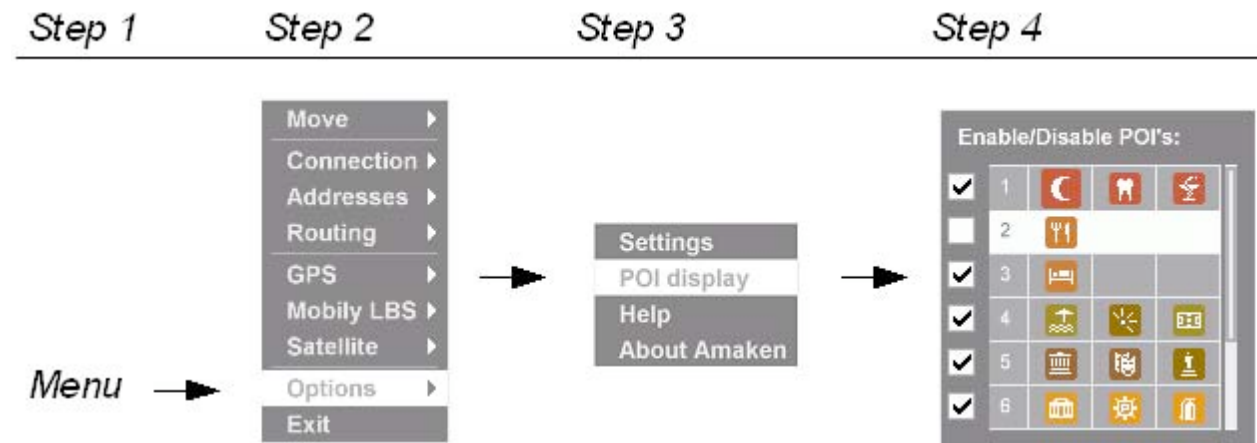

17 POI Display Options

You can enable or disable the display of certain POIs. By default, all supported POIs are displayed.

“Options” => “POI display” Displays a list of POIs. The complete list of POIs with description is provided on the following page. You can scroll through the list with the cursor. One list item may contain one to three POIs. All currently enabled POIs are marked with a checkmark. You can disable or enable the display of POIs by pushing the cursor button.