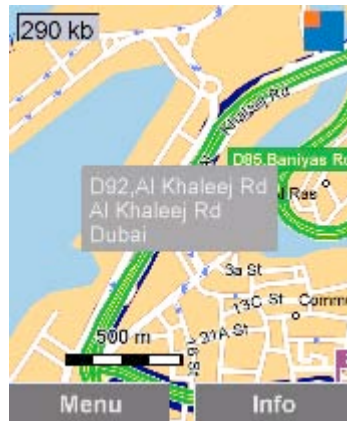

A dialog is shown stating that the current map view has been saved as image.

Press "OK" to save the image.

14 Satellite View

Amaken allows you to show an aerial or high resolution satellite image of the geographical area.

In the hybrid view the streets and cities are drawn on top of the satellite image.

“Satellite” => “Satellite” Switches to the satellite view.

“Satellite” => “Hybrid” Switches to the hybrid view.

“Satellite” => “Map” Switches to the map view.

The following map images show the map view (left), hybrid view (middle), and satellite view (right):

15 Location Information

Amaken provides address information about the location on which the map view is centered.

1. Center the map view on the desired location.
2. Select the “Info” button in the lower right corner of the screen.

The address data is displayed in the screen's center.

You can also get more info about any POI by selecting it and press info button to get the POI name, address and phone (when available).