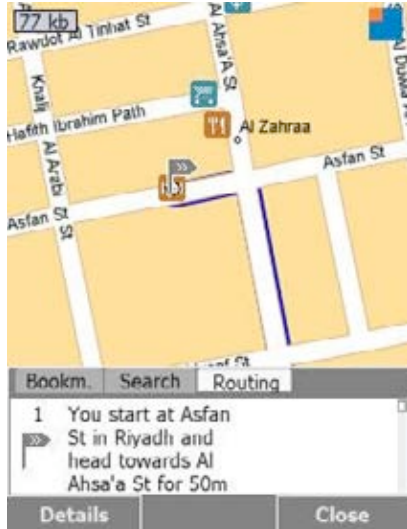

Amaken shows the route on the map with a blue path and provides a detailed turn-by-turn description.

To calculate a route, please perform the following steps:

1. Set start and destination of the route to the current map position:
2. To set the start of your route, position the cursor on the desired location/point on the map and select "Set Start" from the "Routing" menu (or press "4"). A grey pin marks this point.
3. To set the destination, position the cursor on the destination of your route and select "Set Destination" (or press "5"). A purple pin marks this point.
4. Select "Routing" => "Start routing" (or press "6") to start the route calculation.

As result the calculated route will be shown on the map as a blue path in combination with a detailed turn-by-turn route description below the map.

You can scroll through the route description. The map view automatically zooms to the selected route segment. The left column of the route description shows an arrow which indicates the driving direction. The middle column provides a driving instruction, for example “Follow the 25th St for 710m”. The right column contains the length of the traversed route and the assumed time needed to traverse the route.