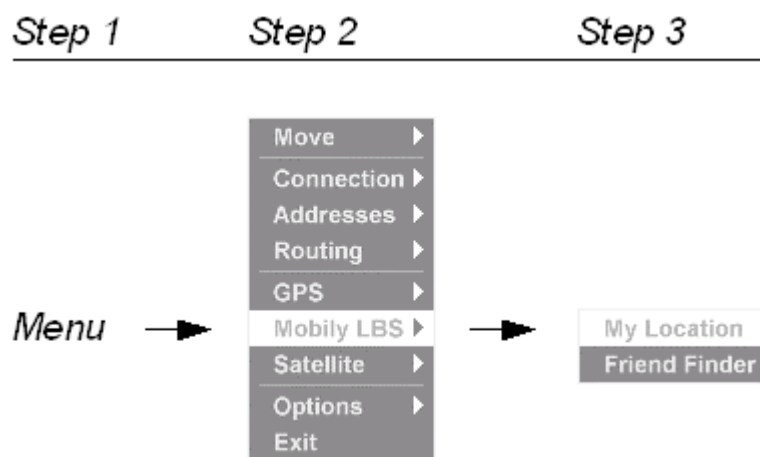

Once you are connected to the GPS, your position will automatically be tracked and the map will automatically pan with your movement.

“GPS” => “Track position” menu item. You can stop the position tracking by un-checking the “Track position” menu item. You are still connected to the GPS and can track your current position again by checking the “Track position” menu item.

“GPS” => “Disconnect” Disconnects from the GPS.

12 Mobily Location Based Services

Amaken can still locate you if your mobile device does not support GPS tracking. This could take place with any type of mobiles using mobily network capabilities.

Amaken finds your current position and shows it on the map. You can further find the position of your friends by entering their mobily number and this will be of course after getting their permission.

My Location:

“Mobily LBS” => “My Location”

Shows your current location on the map. Your position can be anywhere within the marked area.

You will be asked to wait to capture your position and then your current position will be shown as follows: