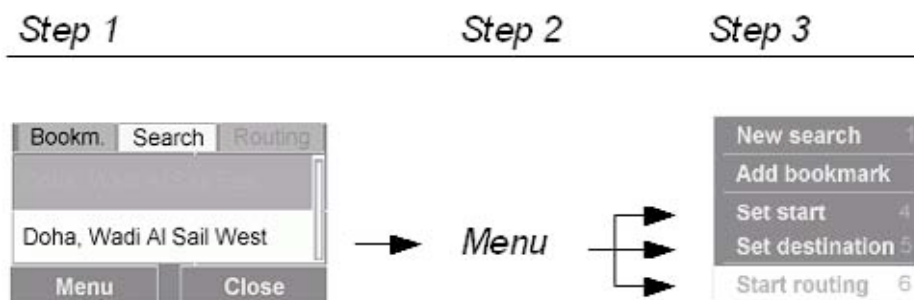

9 Routing

You can calculate routes with *Amaken*. Start and destination of the route can be either set to the current map position or chosen from one of the result lists (e.g. from the bookmarks or search result list).

Amaken shows the route on the map with a blue path and provides a detailed turn-by-turn description.

To calculate a route, please perform the following steps:

1. Set start and destination of the route to the current map position:
2. To set the start of your route, position the cursor on the desired location/point on the map and select "Set Start" from the "Routing" menu (or press "4"). A grey pin marks this point.
3. To set the destination, position the cursor on the destination of your route and select "Set Destination" (or press "5"). A purple pin marks this point.
4. Select "Routing" => "Start routing" (or press "6") to start the route calculation.

Alternatively, you can set items of a result list as start or destination of a route:

1. Select the start of the route from one of the result lists (e.g. from search results) and select "Menu" => "Set start" (or press "4").
2. Select the destination of the route from one of the result lists and select "Menu" => "Set destination" (or press "5").
3. Select "Menu" => "Start routing" (or press "6") to start the route calculation.