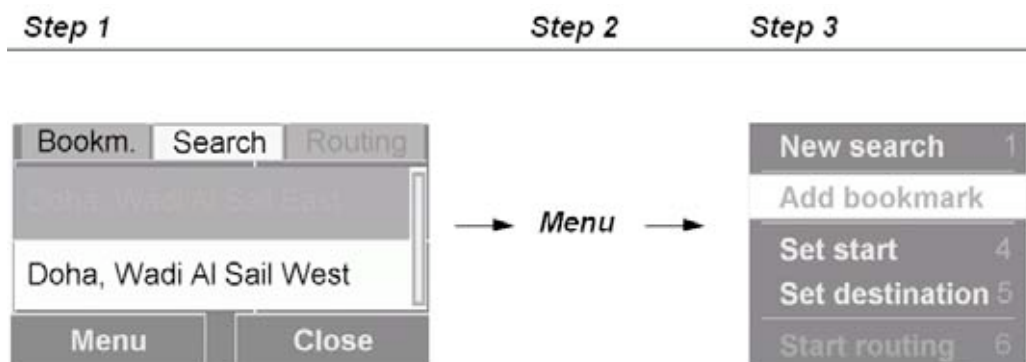

Alternatively, you can bookmark an item of any result list. This option is only available when a result list is shown.

1. Select the result to be bookmarked.
2. Select “Menu” => “Add bookmark” to bookmark the selected item.
3. A dialog is displayed that allows you to type in a name for the location.