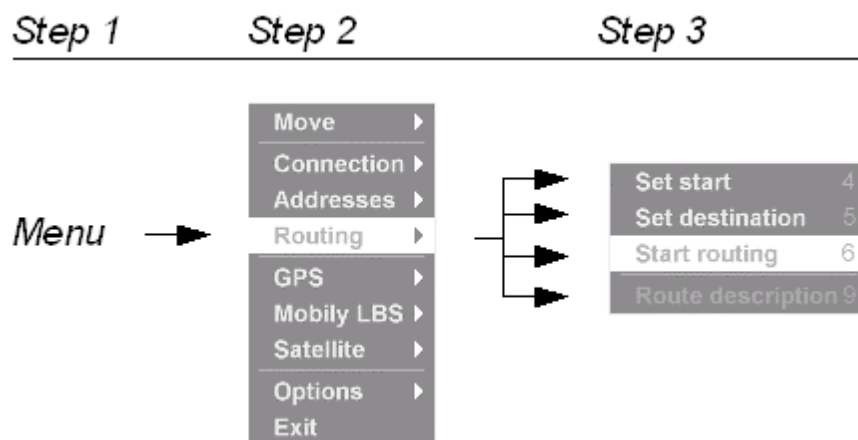

9 Routing

You can calculate routes with *Amaken*. Start and destination of the route can be either set to the current map position or chosen from one of the result lists (e.g. from the bookmarks or search result list).

Amaken shows the route on the map with a blue path and provides a detailed turn-by-turn description.

To calculate a route, please perform the following steps:

1. Set start and destination of the route to the current map position:
2. To set the start of your route, position the cursor on the desired location/point on the map and select "Set Start" from the "Routing" menu (or press "4"). A grey pin marks this point.
3. To set the destination, position the cursor on the destination of your route and select "Set Destination" (or press "5"). A purple pin marks this point.
4. Select "Routing" => "Start routing" (or press "6") to start the route calculation.