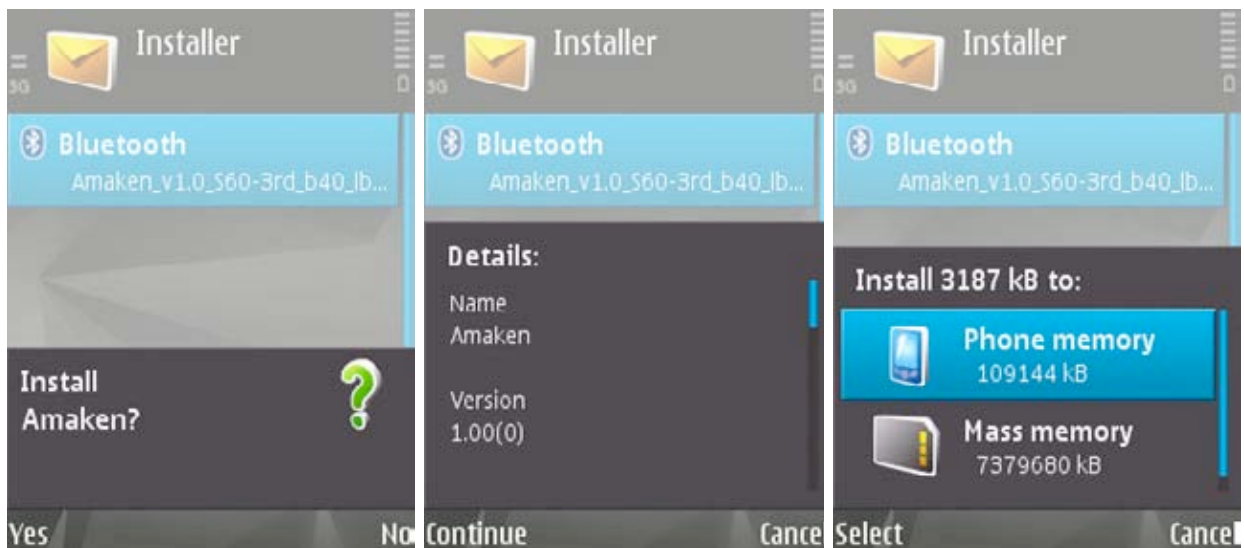

1 Installation

For installing Amaken on your Smartphone, you can put the installation file anywhere on your computer. The installation file is called "Amaken.SIS" or something similar.

After you do so, you can transfer the data (installation file) from your computer to your Smartphone using Bluetooth, Infrared, USB Cable, Memory Card Reader or email.

Hint: Further, detailed information can be found in the instruction manual for either your computer or your Smart phone.

Opening the installation file on the cellular phone:

If you transferred the installation file to your Smartphone through Infrared connection or Bluetooth adapter, you can open the inbox to access the installation file (sis or six file).

If you received your installation file through email, you must call up the email that contains the information and open the attachment.

Hint: Further, detailed information can be found in the instruction manual for your Smartphone.

- Open the attachment and put it on your phone, independent of the email.
- The message "Data will be saved in installation" will appear on the display.
- Accessing the installation file will open the following menus:

Choose the storage location for the installation and confirm it by clicking "OK." The rest of the installation will finish automatically and will be confirmed with the message "Installation Complete".