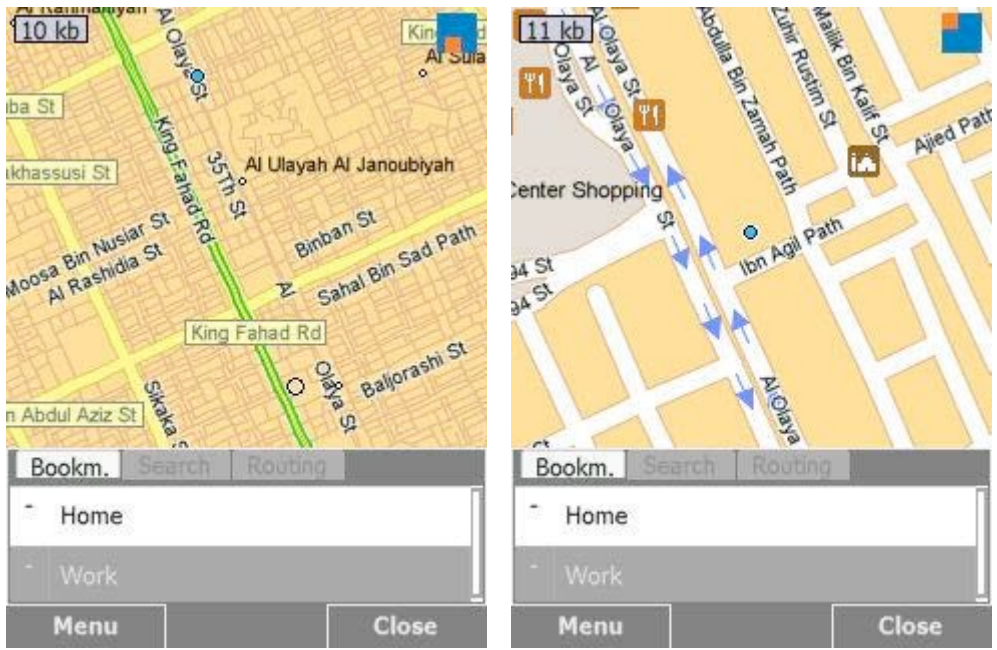

Follow these steps for a POI search:

1. Select "Menu" => "Addresses" => "Search Nearby POI".
2. Choose a *POI Category*, for example "Hotels/Lodging".
3. Select "OK" to start the search process.

The results of each successful search operation are shown in a list. You can scroll through the list with the down and up arrow keys. Press the cursor button to select a result. The currently selected result is shown highlighted in the map.

Note: You can bookmark any entry of the result list or use it as start or destination point of your route calculation. Bookmarking and route calculation is described further below.

8 Bookmarks

For quick access to your favorite locations, Amaken allows you to store bookmarks. You can bookmark the current position shown on the map as follows:

“Menu” => “Addresses” => “Store address” (or press “2”).

A dialog is displayed that allows you to type in a name for the location.

Alternatively, you can bookmark an item of any result list. This option is only available when a result list is shown.

"Menu" => "Addresses" => Bookmarks" (or press key "7") Shows a list of all your stored locations.

You can scroll through the list with the down and up arrow keys. Press the cursor button to select a result. The currently selected result is shown highlighted in the map.