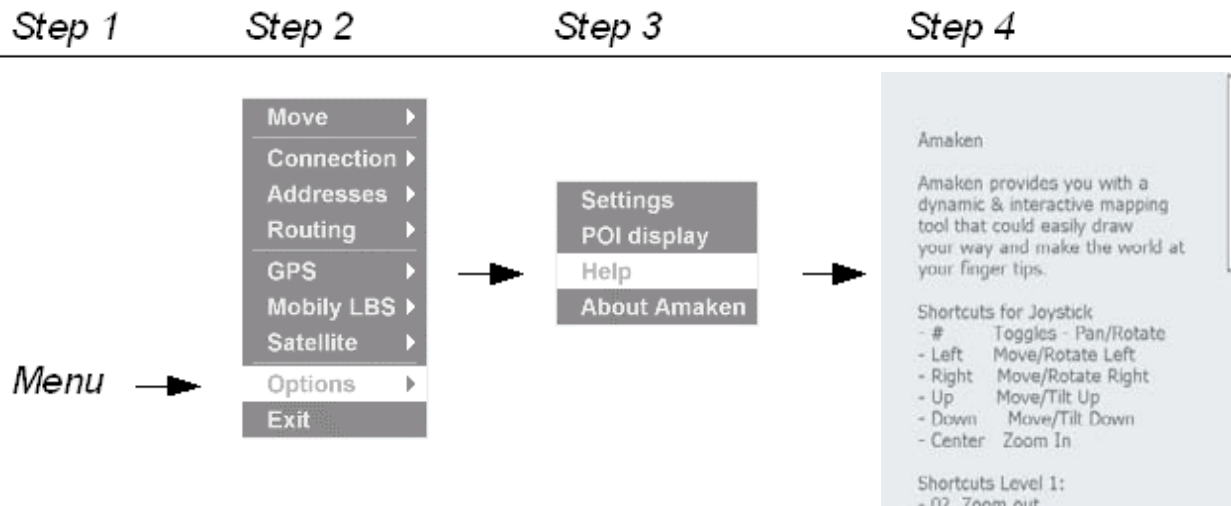

18 Quick Reference

For your convenience most of the functionality of Amaken can be accessed via shortcuts. The shortcut is listed next to the menu function.

“Options” => “Help” lists all used shortcuts at a glimpse.