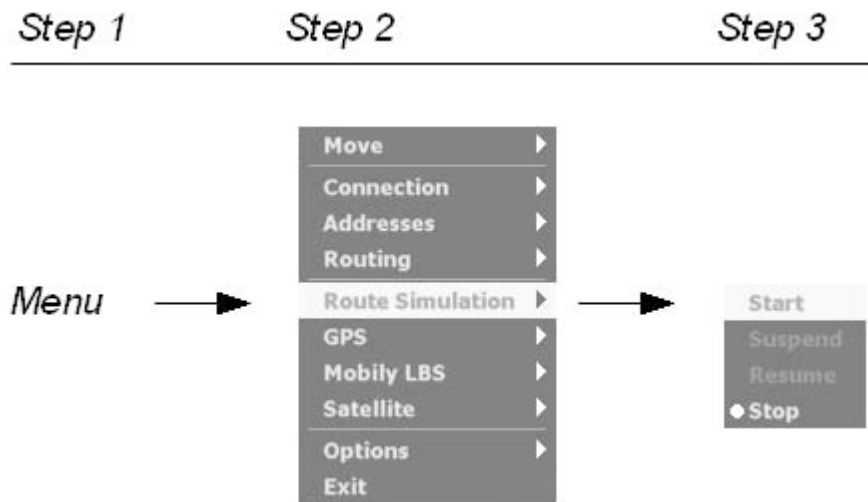

10 Route Simulation

After calculating a route, you can simulate a flight along the route.

- “Route Simulation” => “Start” Starts the route simulation.
- “Route Simulation” => “Stop” Stops the route simulation.
- “Route Simulation” => “Suspend” Stops the route simulation Temporary.
- “Route Simulation” => “Resume” Resume the route simulation again.

After selecting “Start”, a flight simulation along the calculated route is performed: