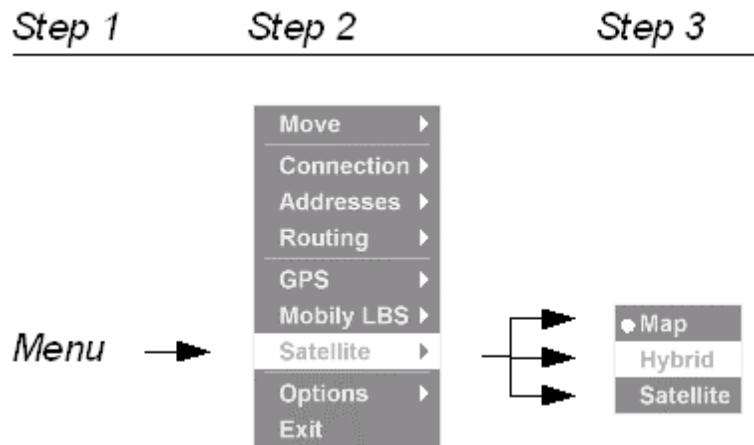

You could then use this captured image to send it via Bluetooth or MMS to others.

- "Mobily LBS" => "Map Screen Capture" Creates an image of the current map view.
- "Mobily LBS" => "Phone Memory" Stores the map images in the phone's memory.
- "Mobily LBS" => "Memory Card" Stores the map images on a memory card.

A dialog is shown stating that the current map view has been saved as image.

Press "OK" to save the image.

14 Satellite View

Amaken allows you to show an aerial or high resolution satellite image of the geographical area.

In the hybrid view the streets and cities are drawn on top of the satellite image.

“Satellite” => “Satellite” Switches to the satellite view.

“Satellite” => “Hybrid” Switches to the hybrid view.

“Satellite” => “Map” Switches to the map view.

The following map images show the map view (left), hybrid view (middle), and satellite view (right):

15 Location Information

Amaken provides address information about the location on which the map view is centered.