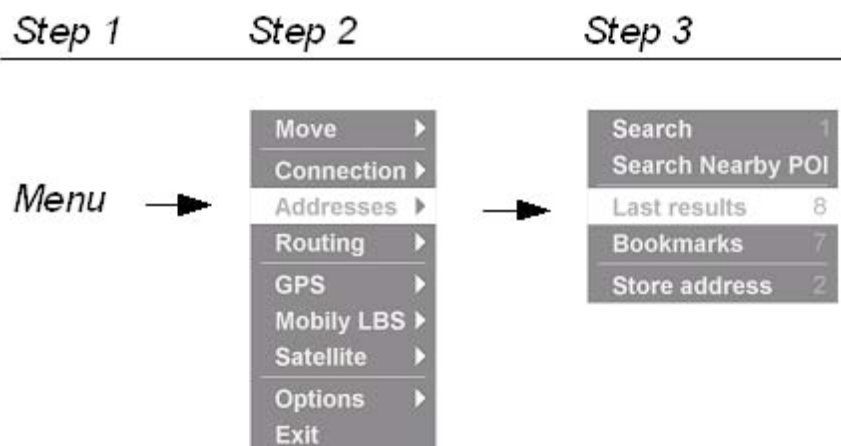

You can access the result list of the previous address search at any time using "Menu"=>"Addresses"=>"Last results" or by using the shortcut "8".