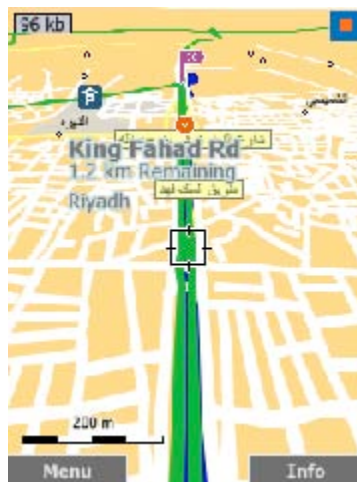

Note: The 3D mode is enabled automatically with the route simulation.