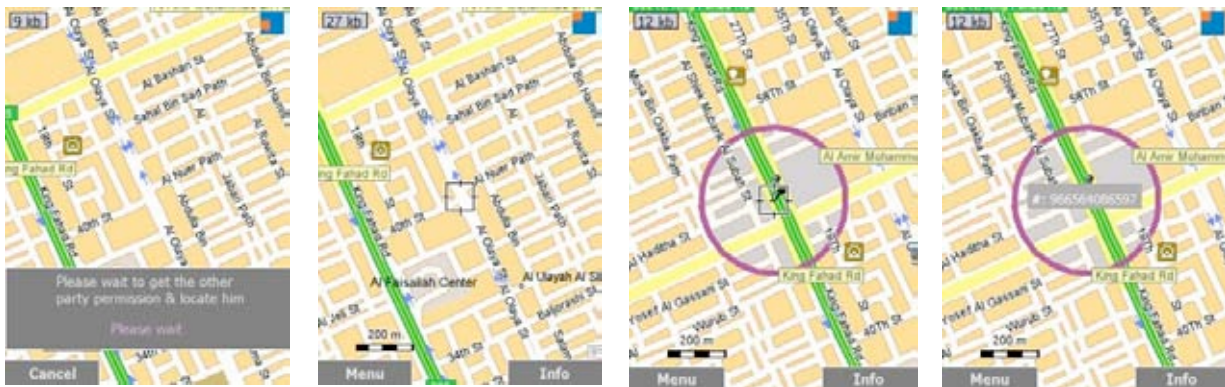

Amaken finds your current position and shows it on the map. You can further find the position of your friends by entering their mobily number and this will be of course after getting their permission.

My Location:

“Mobily LBS” => “My Location”

Shows your current location on the map. Your position can be anywhere within the marked area.

You will be asked to wait to capture your position and then your current position will be shown as follows:

You should wait to get the other party permission. Your friend will receive a message asking him to give you the permission to locate him.

He should answer back within 10 minutes by “Yes”. As result the friend's position is shown on the map.

If he did not reply in 10 minutes or replied with “No”, you will be notified that he has rejected your request.

Your friend position will be shown as follows:

The friend's position can be anywhere within the marked area. You can press info button to view his number.