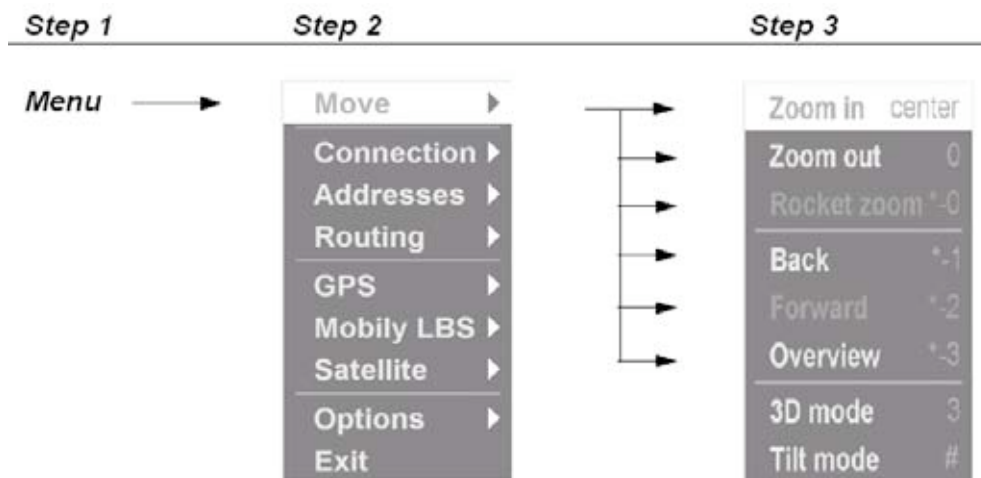

- "Zoom In" (or press the "center" button) Zooms in the map view.

- "Zoom Out" (or press "0") Zooms out the map view.

- "Rocket Zoom" (or press "*" and then "0") Performs a rocket zoom. This feature provides a quick overview of the surrounding geographical area, and then retrieves the previous zoom level. This feature is only enabled when the map view is zoomed in enough.

- "Back" (or press "*" and then "1") Moves back in history (if a previous view exists).

- "Forward" (or press "*" and then "2") Moves forward in history (if a subsequent view exists).

- "Overview" (or press "*" and then "3") Zooms out the map view completely.

4 3D Map View

Amaken allows switching to a three-dimensional map view. You can tilt the map view as desired.

“Move Menu” => “3D mode” Switches to 3D view.

“Move Menu” => “Tilt mode” Allows you to tilt the map view. Increase the pitch with the up arrow key. Decrease the pitch with the down arrow key.