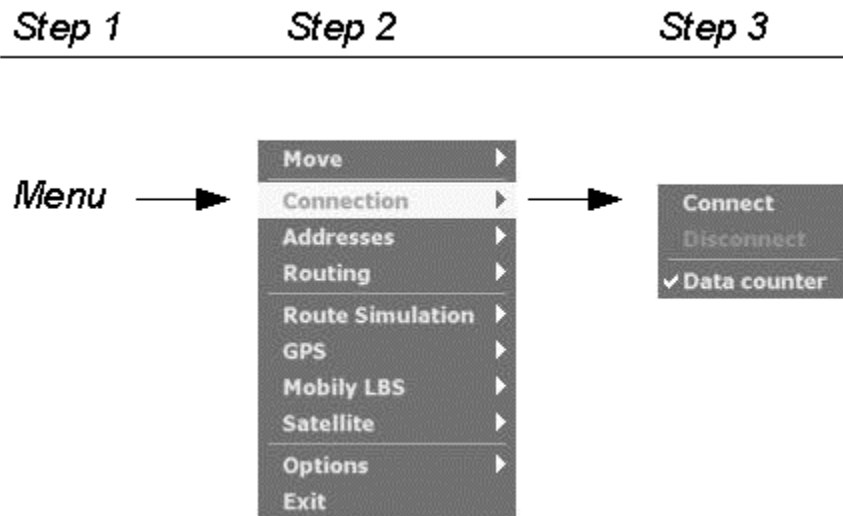

4 3D Map View

Amaken allows switching to a three-dimensional map view. You can tilt the map view as desired.

“Move Menu” => “3D mode” Switches to 3D view.

“Move Menu” => “Tilt mode” Allows you to tilt the map view. Increase the pitch with the up arrow key. Decrease the pitch with the down arrow key.

The 3D mode is enabled automatically when the map view is tilted.

5 Offline Mode

Map data that has been downloaded during a session is stored on the phone. Thus, you will still be able to navigate in the map, even if the client is disconnected from the server (offline mode).

“Connection Menu” => “Connect”

Connects the client to the server.

“Connection Menu” => “Disconnect”

Disconnects the client from the server.

“Connection Menu” => “Data counter”

If enabled, the amount of map data that has been downloaded to the client during the current session is shown in the upper-left corner of the screen.