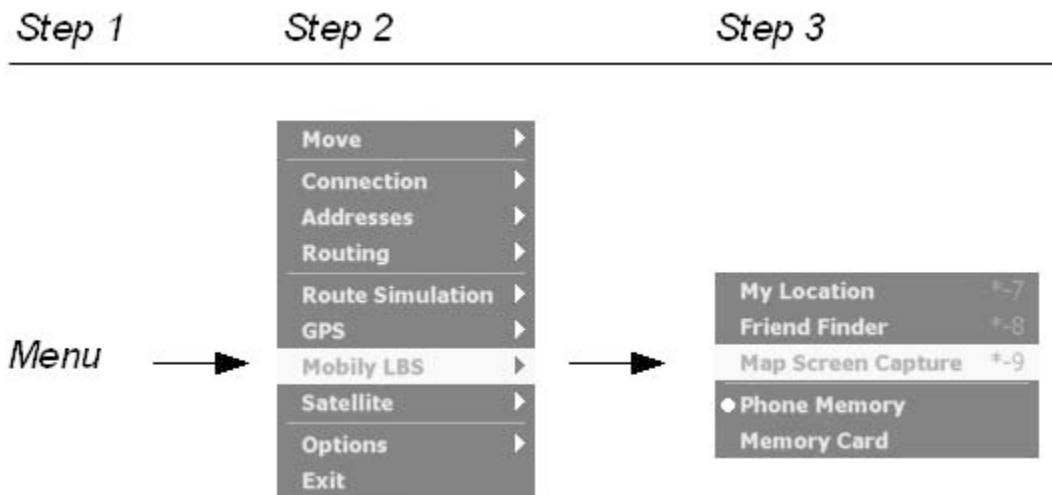

13 Capturing a Map Image

Amaken provides an option to create an image of the currently shown map view. It is possible to choose if the image should be stored in the phone's memory or on a memory card.

You can access the stored image in the directory that is defined as default image directory. The image is stored in the PNG file format. The file name starts with "Amaken", followed by the date and a four digit number. Example: "Amaken0809010001.png".

You could then use this captured image to send it via Bluetooth or MMS to others.

- "Mobily LBS" => "Map Screen Capture"   Creates an image of the current map view.
- "Mobily LBS" => "Phone Memory"   Stores the map images in the phone's memory.
- "Mobily LBS" => "Memory Card"   Stores the map images on a memory card.

A dialog is shown stating that the current map view has been saved as image.

Press "OK" to save the image.