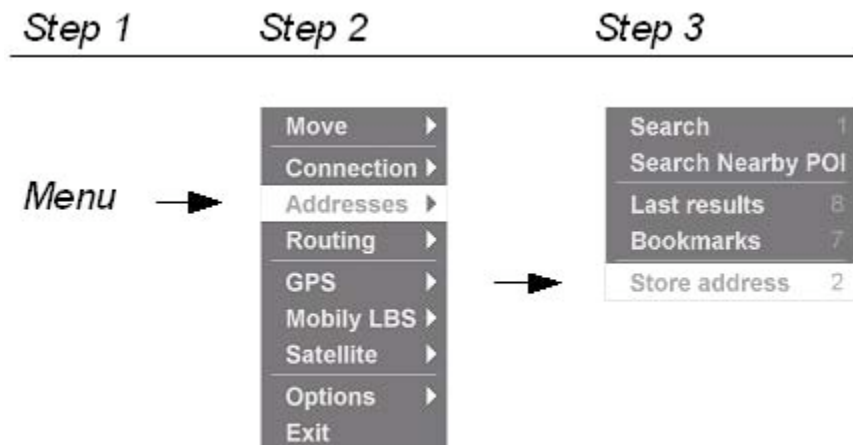

8 Bookmarks

For quick access to your favorite locations, Amaken allows you to store bookmarks. You can bookmark the current position shown on the map as follows:

“Menu” => “Addresses” => “Store address” (or press “2”).

A dialog is displayed that allows you to type in a name for the location.